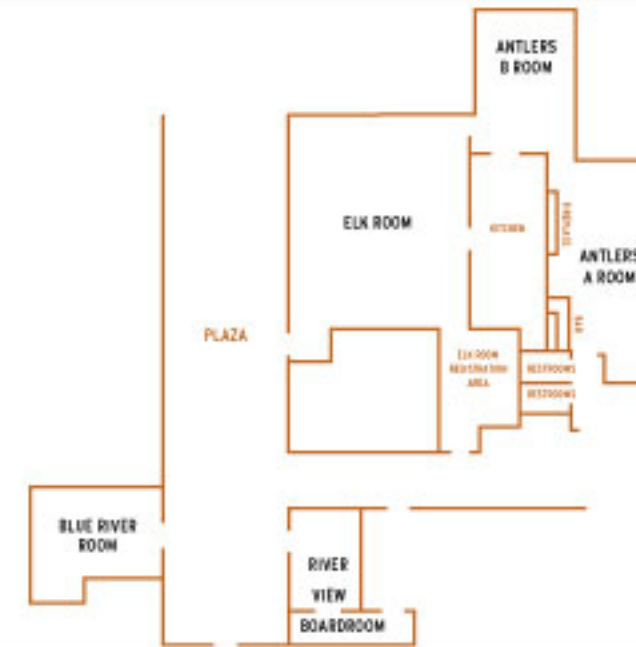

### EVENT SERVICES

- Along with its sister property right next door, Village at Breckenridge, The Village Hotel can accommodate spectacular meetings.
- Indoor event space totals 22,000 square feet with 13 rooms.

### AMENITIES

- Fully renovated, modern, stylish guest rooms
- Deluxe amenities, including flat-screen televisions and complimentary wireless Internet access
- Complimentary shuttle service around Breckenridge

### LOCATION

- Walking distance to the chairlift at the Base of Peak 9
- Steps from historic Main Street
- Lively sports pub on-site

### THE VILLAGE HOTEL

ROOM NAME	DIMENSIONS	SQUARE FEET	ROOM CONFIGURATION					
			THEATER	CONFERENCE	SCHOOL ROOM	HOLLOW SQUARE	BANQUET	RECEPTION
ELK ROOM	48 x 40	1927	160	32	80	35	150	200
ANTLERS A ROOM	42 x 24	1048	70	30	50	35	70	125
ANTLERS B ROOM	34 x 24	839	35	18	25	15	35	35
BLUE RIVER ROOM	42 x 30	1260	90	30	60	30	90	120
RIVER VIEW BOARDROOM	21 x 15	354	-	14	-	-	-	25